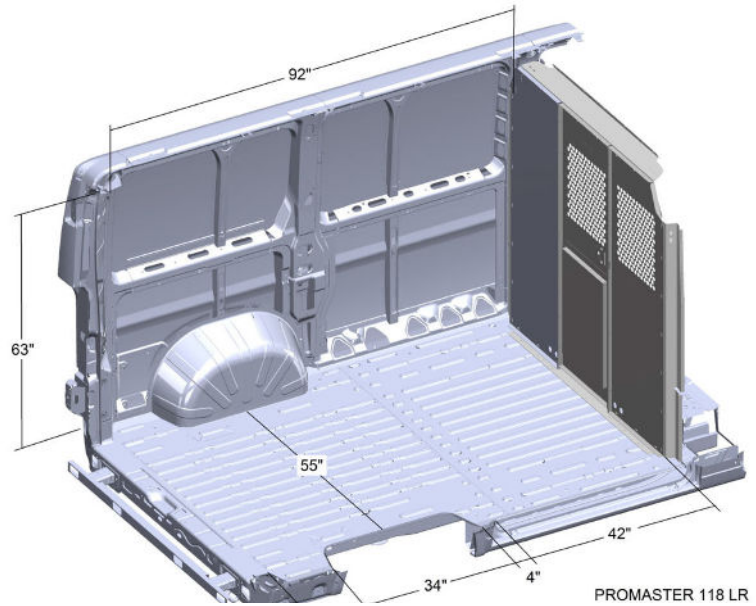

VAN DIMENSIONS

PROMASTER LOW & HIGH ROOF

ProMaster Low Roof 118"WB

ProMaster Low Roof 136"WB

ProMaster High Roof 136"WB

All illustrations, photos and specifications in this publication are based on the latest product information available at the time of content approval.