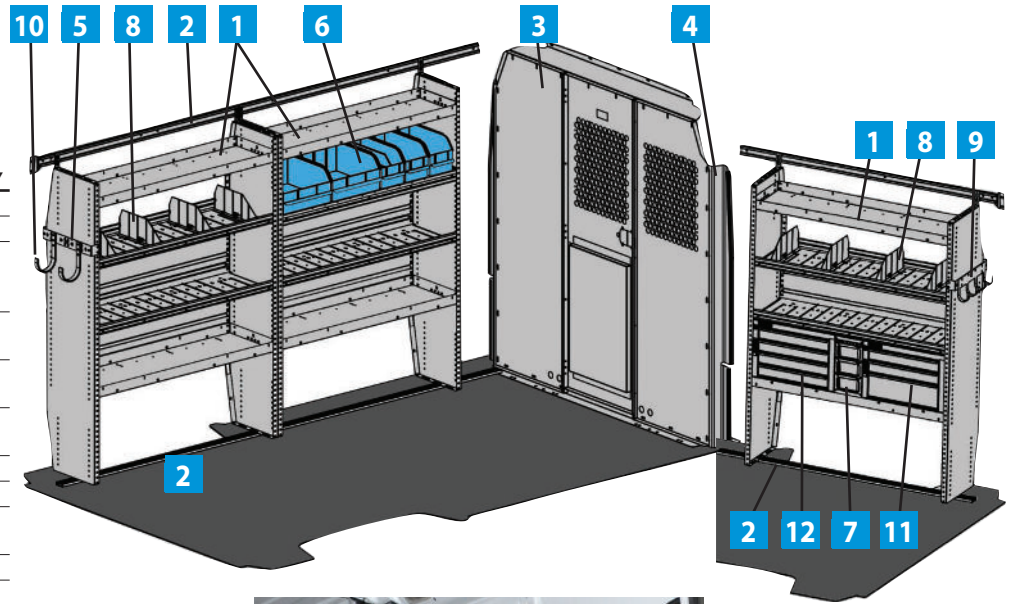

PROMASTER 136" WB

GENERAL SERVICE STARTER PACKAGE

5180

RAM PROMASTER 136" WB

ITEM	MODEL	DESCRIPTION	QTY
1	HAD4459	Hybrid 4-Shelf Unit	3
2	RKPMMWB	Mounting Rail Kit	1
3	S1M2HC2PM	Steel Partition Panel Kit w/ Visibility & Door Kit	1
4	WKC1PM	Steel Partition Mounting Kit	1
5	BRK14EPS	End Panel Mounting Bracket	1
6	BR36212	Bin Set for Adjustable Shelving	1
7	DC6	3-Drawer Unit	1
8	DV14C8	14" Shelf Dividers	1
9	TA1WAD	4-Hook Bar w/ Adapter	1
10	UH50	Utility Hook	2
11	919	3-Drawer Unit w/ Lock	1
12	9	4-Drawer Unit w/ Lock	1