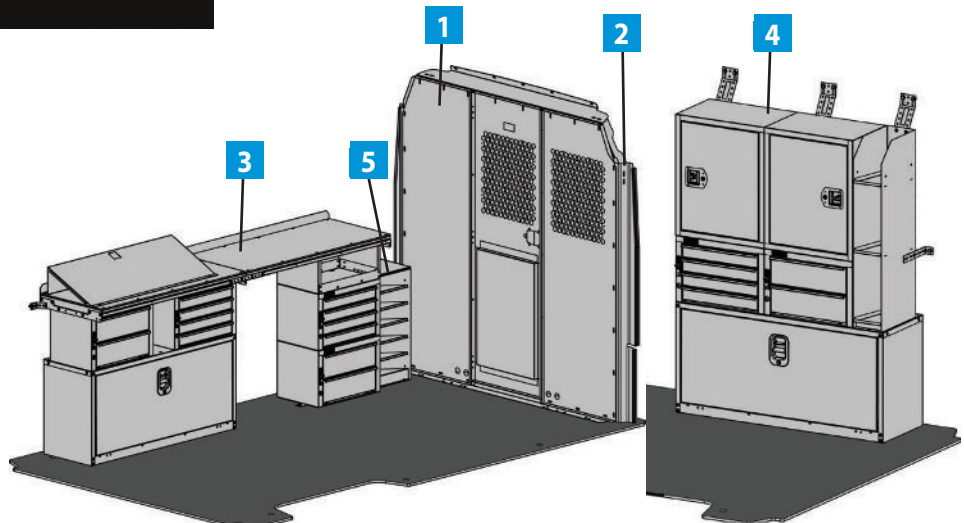

LOCKSMITH STARTER PACKAGE

5274

RAM PROMASTER 136" WB AND
RAM PROMASTER 159" WB

ITEM	MODEL	DESCRIPTION	QTY
1	S1M2HC2PM	Steel Partition Panel Kit w/ Visibility & Door Kit	1
2	WKC1PM	Steel Partition Mounting Kit	1
3	MD608PM	84" Workbench Module	1
4	MD506PM	Drawer Module	1
5	17A	6-Shelf Catalog File	1