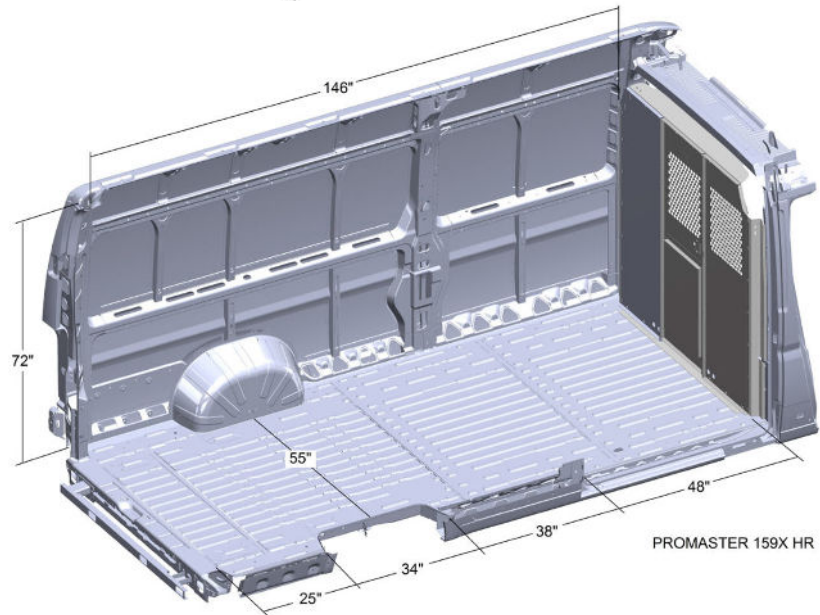

VAN DIMENSIONS

PROMASTER LOW & HIGH ROOF

ProMaster Low Roof 118"WB

ProMaster Low Roof 136"WB

ProMaster High Roof 136"WB

All illustrations, photos and specifications in this publication are based on the latest product information available at the time of content approval.

VAN DIMENSIONS

PROMASTER HIGH ROOF & PROMASTER CITY

ProMaster High Roof 159"WB

ProMaster High Roof 159"Ext. WB

ProMaster City

All illustrations, photos and specifications in this publication are based on the latest product information available at the time of content approval.