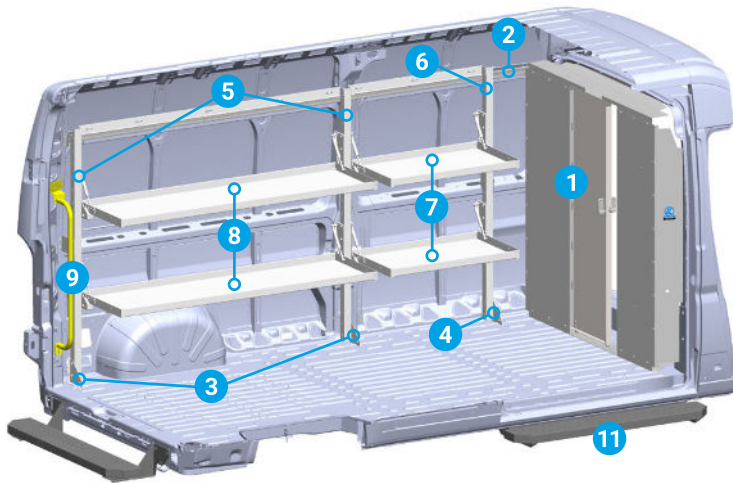

PROMASTER HIGH ROOF 159" PARCEL DELIVERY INTERIOR PACKAGE

Item:	Description:	Part Number:	Qty:
1	Sliding Partition	SPARPM	1
2	Upper AD Mounting Rail	54717	1
3	Shelf Mounting Kit	FSFMKSPR *	2
4	Shelf Mounting Kit Add-On	FSFMKSPRA	1
5	Folding Shelf Upright Kit	FSFPMKH *	2
6	Folding Shelf Upright Kit Add-On	FSFPMKHA	1

Item:	Description:	Part Number:	Qty:
7	Folding Shelf Kit, 20 x 36	FSFK2036 *	1
8	Folding Shelf Kit, 20 x 72	FSFK2072 *	2
9	Driver Side Grab Handle	GHPMSS	1
10	Passenger Side Grab Handle	GHPMCS	1
11	Side Door Step	STEPPMSD	1
12	Rear Door Step	STEPPMRD	1

*Part numbers comes as a 2-pack