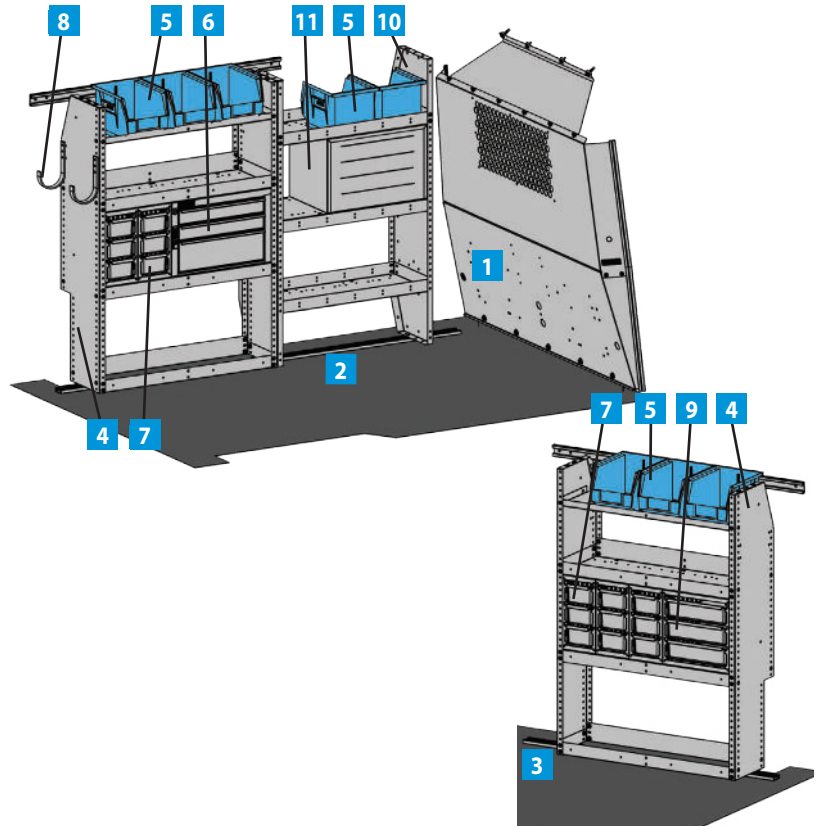

PROMASTER CITY

HD SERIES PLUMBING STARTER PACKAGE

5080PMC

ProMaster City

ITEM	MODEL	DESCRIPTION	QTY
1	P2PMCS15	Steel Partition w/ Visibility	1
2	RK72PMC	Mounting Rail Kit	1
3	RKPMC	Mounting Rail Kit	1
4	HD32TC	3-Shelf Unit	2
5	28	Parts Bin	8
6	919	3-Drawer Unit w/ Lock	1
7	DC6	3-Drawer Unit	5
8	UH50	Utility Hook	2
9	DC12	3-Drawer Unit	1
10	HD-28NV2	3-Shelf Unit	1
11	9	4-Drawer Unit w/ Lock	1