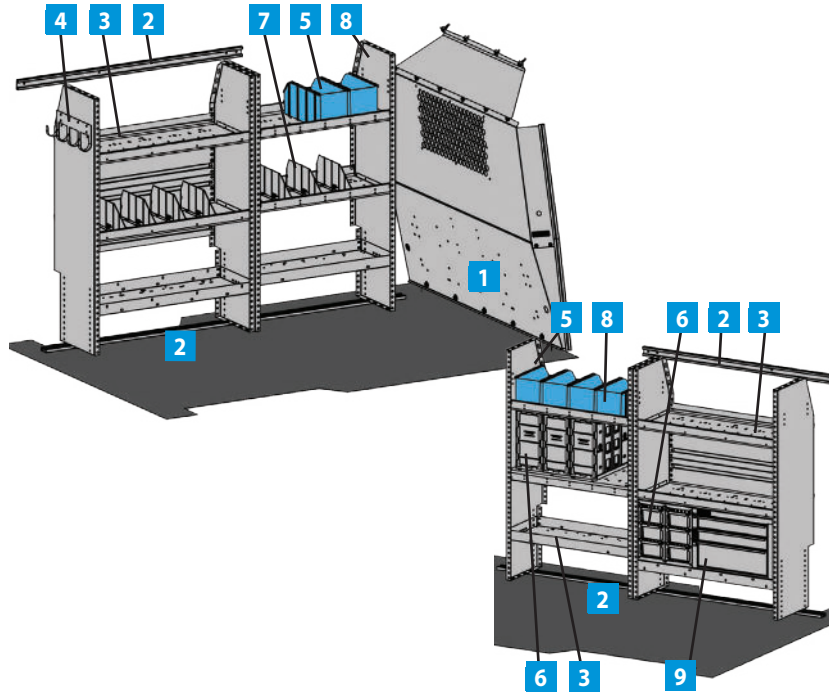

Item:	Description:	Part Number:	Qty:
7	Folding Shelf Kit, 20 x 72	FSFK2072 *	2
8	Folding Shelf Kit, 20 x 48	FSFK2048 *	1
9	Driver Side Grab Handle	GHPMSS	1
10	Passenger Side Grab Handle	GHPMCS	1
11	Side Door Step	STEPPMSD	1
12	Rear Door Step	STEPPMRD	1

*Part numbers comes as a 2-pack

PROMASTER CITY

GENERAL SERVICE STARTER PACKAGE

5100PMC

ProMaster City

ITEM	MODEL	DESCRIPTION	QTY
1	P2PMCS15	Steel Partition w/ Visibility	1
2	RK72PMC	Mounting Rail Kit	2
3	AD32PMC	3-Shelf Unit	2
4	TA1	4-Hook Bar	1
5	SBIN060614	Snap In Bin	6
6	DC6	3-Drawer Unit	5
7	DV14C8	14" Shelf Dividers	1
8	AD28PMC	3-Shelf Unit	2
9	919	3-Drawer Unit w/ Lock	1

GENERAL SERVICE STARTER PACKAGE

5084PMC

ProMaster City

ITEM	MODEL	DESCRIPTION	QTY
1	P2PMCS15	Steel Partition w/ Visibility	1
2	RK72PMC	Mounting Rail Kit	2
3	HD32TC	3-Shelf Unit	2
4	TA1	4-Hook Bar	1
5	28	Parts Bin	6
6	DC6	3-Drawer Unit	5
7	DV12	Shelf Divider	8
8	HD-28NV2	3-Shelf Unit	2
9	919	3-Drawer Unit w/ Lock	1