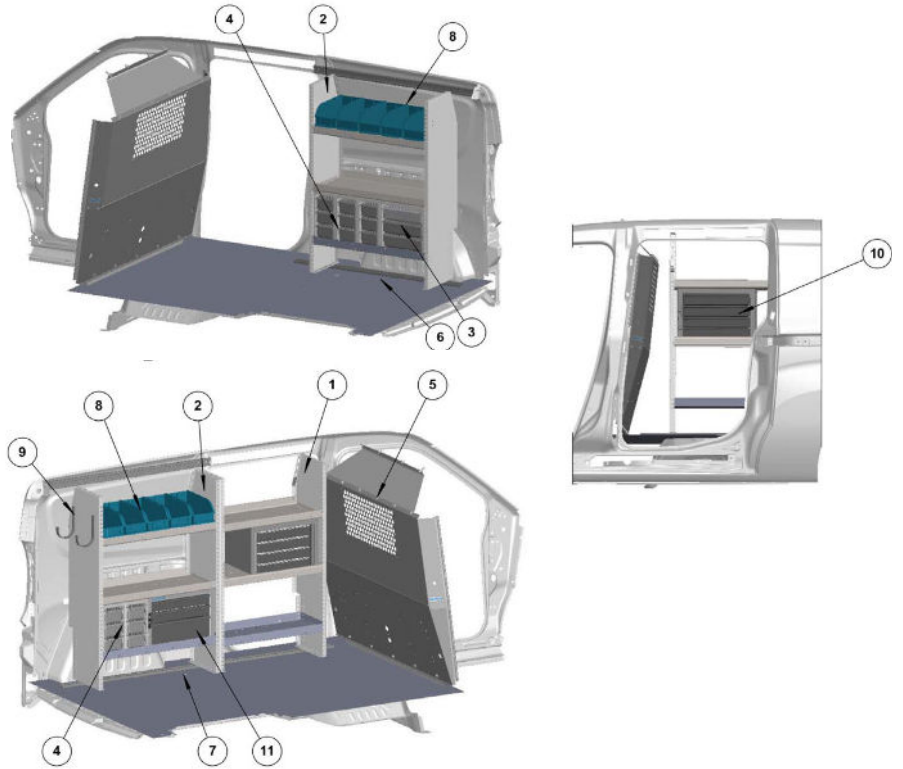

PROMASTER CITY

AD SERIES PLUMBING STARTER PACKAGE

5096PMC

ProMaster City

ITEM	MODEL	DESCRIPTION	QTY
1	AD28PMC	3-Shelf Unit	1
2	AD32PMC	3-Shelf Unit	2
3	DC12	3-Drawer Unit	1
4	DC6	3-Drawer Unit	5
5	P2PMCS15	Steel Partition w/ Visibility	1
6	RKPMC	Mounting Rail Kit	1
7	RK72PMC	Mounting Rail Kit	1
8	SBIN060614	Snap In Bin	10
9	UH50	Utility Hook	2
10	9	4-Drawer Unit w/ Lock	1
11	919	3-Drawer Unit w/ Lock	1