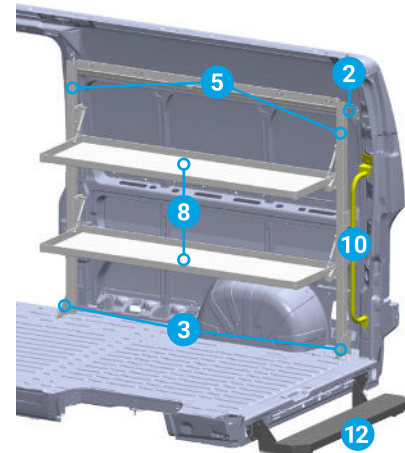

PROMASTER HIGH ROOF 159" PARCEL DELIVERY INTERIOR PACKAGE

Item:	Description:	Part Number:	Qty:
1	Sliding Partition	SPARPM	1
2	Upper AD Mounting Rail	54717	1
3	Shelf Mounting Kit	FSFMKSPR *	2
4	Shelf Mounting Kit Add-On	FSFMKSPRA	1
5	Folding Shelf Upright Kit	FSFPMKH *	2
6	Folding Shelf Upright Kit Add-On	FSFPMKHA	1

Item:	Description:	Part Number:	Qty:
7	Folding Shelf Kit, 20 x 36	FSFK2036 *	1
8	Folding Shelf Kit, 20 x 72	FSFK2072 *	2
9	Driver Side Grab Handle	GHPMSS	1
10	Passenger Side Grab Handle	GHPMCS	1
11	Side Door Step	STEPPMSD	1
12	Rear Door Step	STEPPMRD	1

*Part numbers comes as a 2-pack