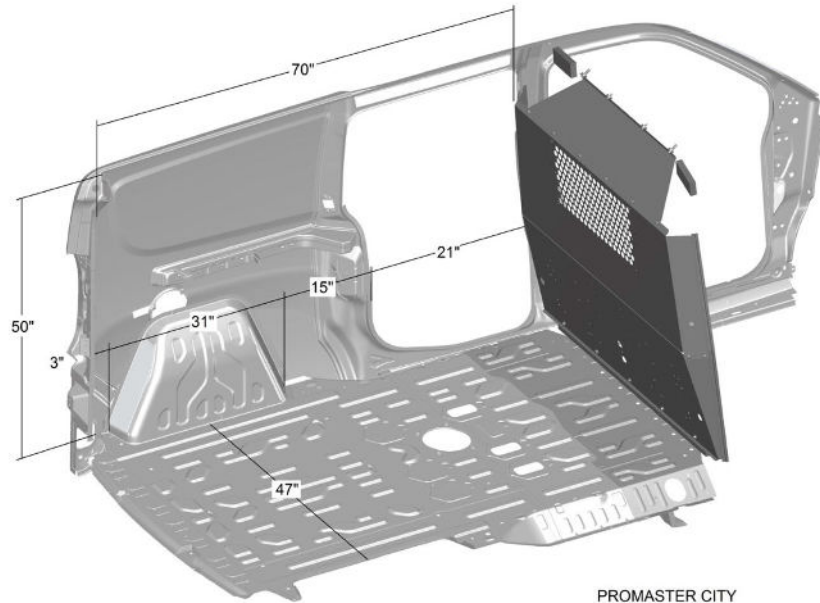

VAN DIMENSIONS

PROMASTER HIGH ROOF & PROMASTER CITY

ProMaster High Roof 159"WB

ProMaster High Roof 159"Ext. WB

ProMaster City

All illustrations, photos and specifications in this publication are based on the latest product information available at the time of content approval.