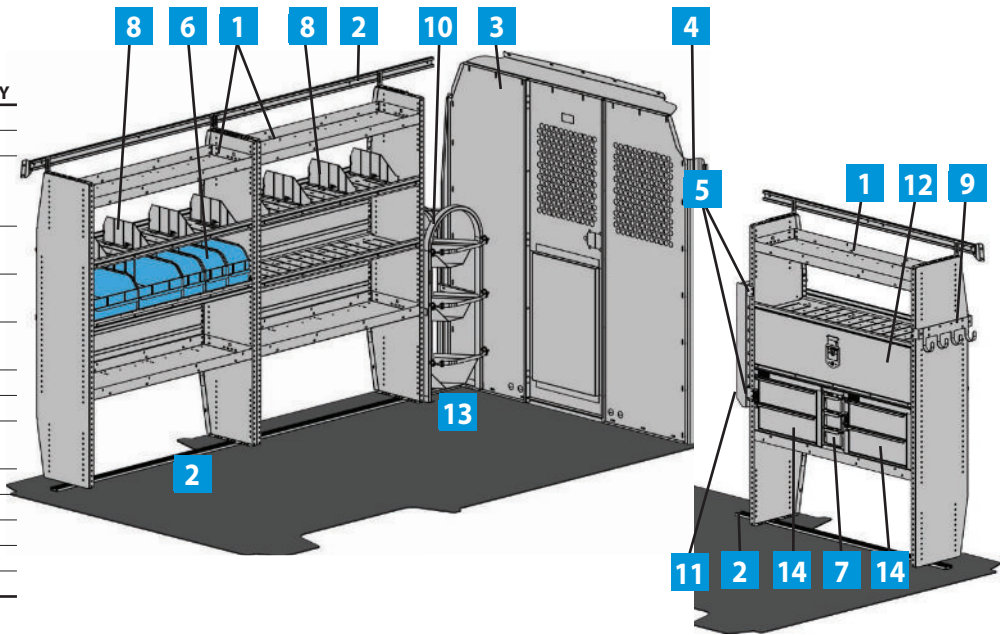

PROMASTER 136" WB

HVAC STARTER PACKAGE

5184

RAM PROMASTER 136" WB

ITEM	MODEL	DESCRIPTION	QTY
1	HAD4459	Hybrid 4-Shelf Unit	3
2	RKPMWB	Mounting Rail Kit	1
3	S1M2HC2PM	Steel Partition Panel Kit w/ Visibility & Door Kit	1
4	WKC1PM	Steel Partition Mounting Kit	1
5	BRK14EPS	End Panel Mounting Bracket	2
6	BR36212	Bin Set for Adjustable Shelving	1
7	DC6	3-Drawer Unit	1
8	DV14C8	14" Shelf Dividers	1
9	TA1WAD	4-Hook Bar w/ Adapter	1
10	WTR230150	Welded Tank Rack	1
11	CB5	5-Slot Literature Rack	1
12	DK4210	Door Kit w/ Open Back	1
13	RKAWTR	Tank Rack Adapter	1
14	19	2-Drawer Unit w/ Lock	2