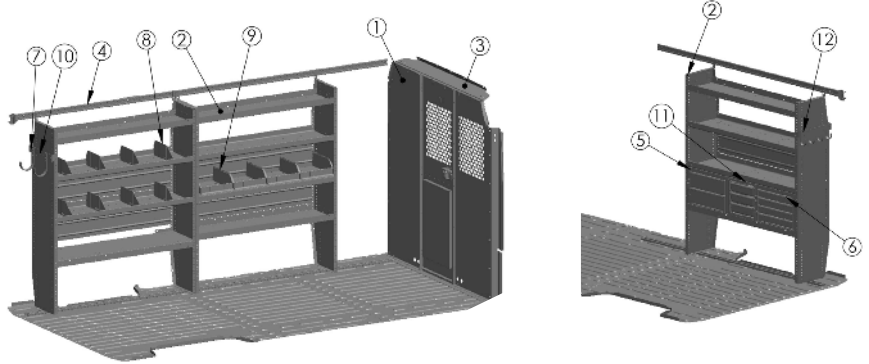

PROMASTER 159" WB

GENERAL SERVICE STARTER PACKAGE

5185

RAM PROMASTER 159" WB

ITEM	MODEL	DESCRIPTION	QTY
1	S1M2HC2PM	Steel Partition Panel Kit w/ Visibility & Door Kit	1
2	HAD5059	Hybrid 4-Shelf Unit	3
3	WKC1PM	Steel Partition Mounting Kit	1
4	RKPMLWB	Mounting Rail Kit	1
5	19	2-Drawer Unit w/ Lock	1
6	9	4-Drawer Unit w/ Lock	1
7	UH50	Utility Hook	2
8	DV14C1	Shelf Divider	8
9	SBIN120614	Snap In Bin	4
10	BRK14EPS	Accessory Mounting Bracket for End Panels	1
11	DC12	3-Drawer Unit	1
12	TA1WAD	4-Hook Bar w/ End Panel Adapter	1