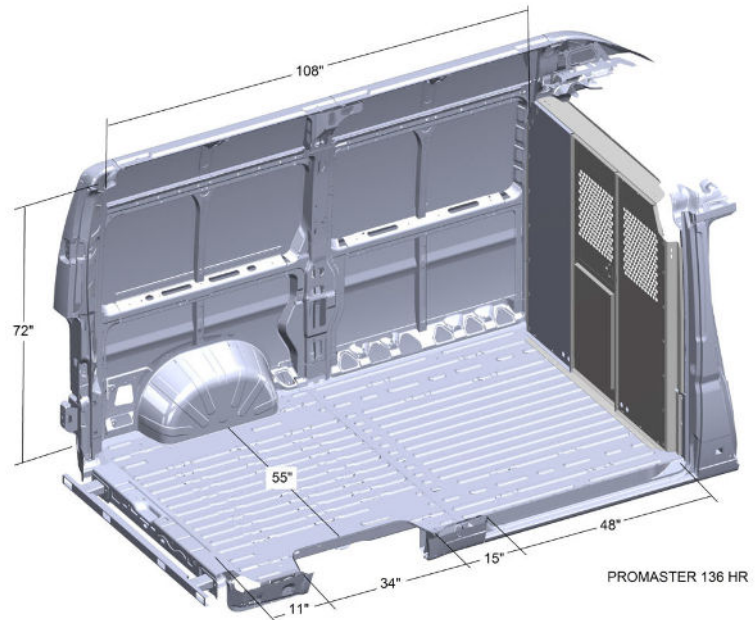

VAN DIMENSIONS

PROMASTER LOW & HIGH ROOF

ProMaster Low Roof 118"WB

ProMaster Low Roof 136"WB

ProMaster High Roof 136"WB

All illustrations, photos and specifications in this publication are based on the latest product information available at the time of content approval.