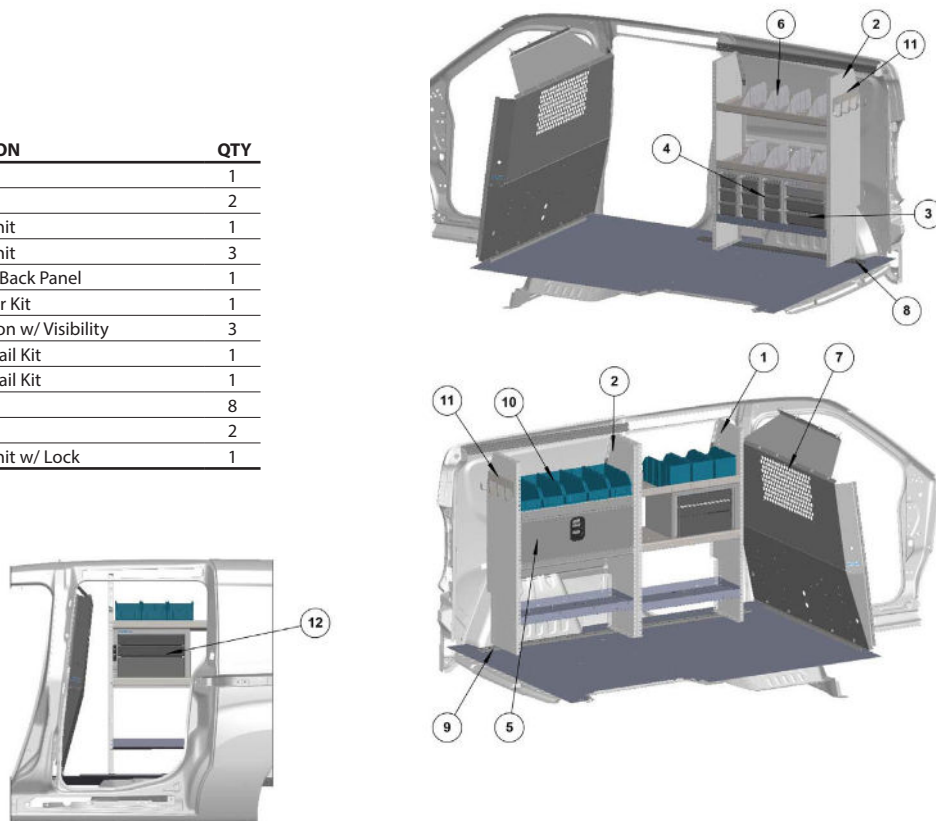

AD SERIES ELECTRICAL STARTER PACKAGE

5099PMC

ProMaster City

ITEM	MODEL	DESCRIPTION	QTY
1	AD28PMC	3-Shelf Unit	1
2	AD32PMC	3-Shelf Unit	2
3	DC12	3-Drawer Unit	1
4	DC6	3-Drawer Unit	3
5	DK32TC	Door Kit w/ Back Panel	1
6	DV14C8	Shelf Divider Kit	1
7	P2PMCS15	Steel Partition w/ Visibility	3
8	RKPMC	Mounting Rail Kit	1
9	RK72PMC	Mounting Rail Kit	1
10	SBIN060614	Snap In Bin	8
11	TA1	4-Hook Bar	2
12	919	3-Drawer Unit w/ Lock	1