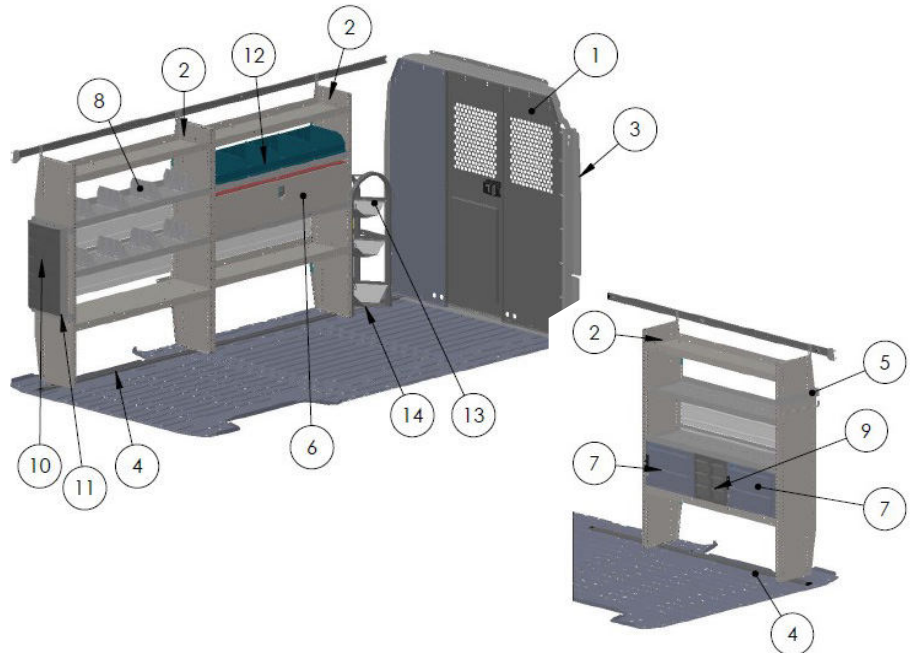

HVAC STARTER PACKAGE

5189

RAM PROMASTER 159" WB

ITEM	MODEL	DESCRIPTION	QTY
1	S1M2HC2PM	Steel Partition Panel Kit w/ Visibility & Door Kit	1
2	HAD5059	Hybrid 4-Shelf Unit	3
3	WKC1PM	Steel Partition Mounting Kit	1
4	RKPMLWB	Mounting Rail Kit	1
5	TA1WAD	4-Hook Bar w/ End Panel Adapter	2
6	DK4810	Door Kit	1
7	19	2-Drawer Unit w/ Lock	2
8	DV14C1	Shelf Divider	8
9	DC6	3-Drawer Unit	2
10	CB5	5-Slot Literature Rack	1
11	BRK14EPS	Accessory Mounting Bracket for End Panels	1
12	SBIN120614	Snap In Bin, 12"	4
13	WTR230150	Welded Tank Rack	1
14	RKAWTR	Welded Tank Rack Rail Adapter	1