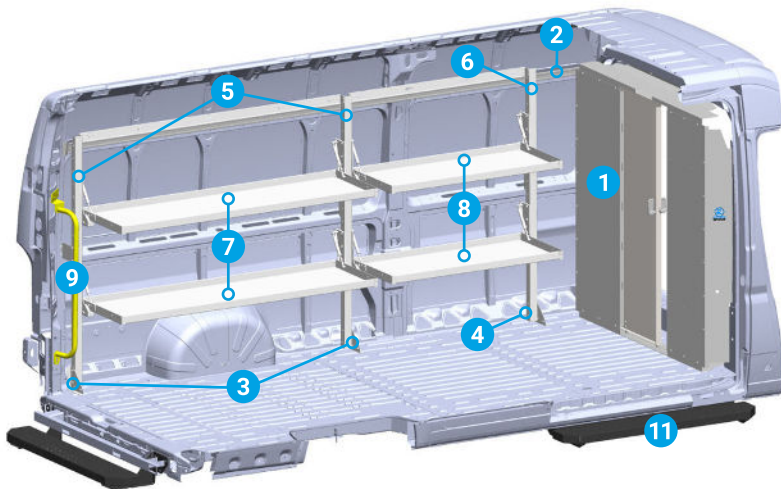

PROMASTER HIGH ROOF 159" EXTENDED PARCEL DELIVERY INTERIOR PACKAGE

Item:	Description:	Part Number:	Qty:
1	Sliding Partition	SPARPM	1
2	Upper AD Mounting Rail	58577	1
3	Shelf Mounting Kit	FSFMKSPR *	2
4	Shelf Mounting Kit Add-On	FSFMKSPRA	1
5	Folding Shelf Upright Kit	FSFPMKH *	2
6	Folding Shelf Upright Kit Add-On	FSFPMKHA	1

Item:	Description:	Part Number:	Qty:
7	Folding Shelf Kit, 20 x 72	FSFK2072 *	2
8	Folding Shelf Kit, 20 x 48	FSFK2048 *	1
9	Driver Side Grab Handle	GHPMSS	1
10	Passenger Side Grab Handle	GHPMCS	1
11	Side Door Step	STEPPMSD	1
12	Rear Door Step	STEPPMRD	1

*Part numbers comes as a 2-pack