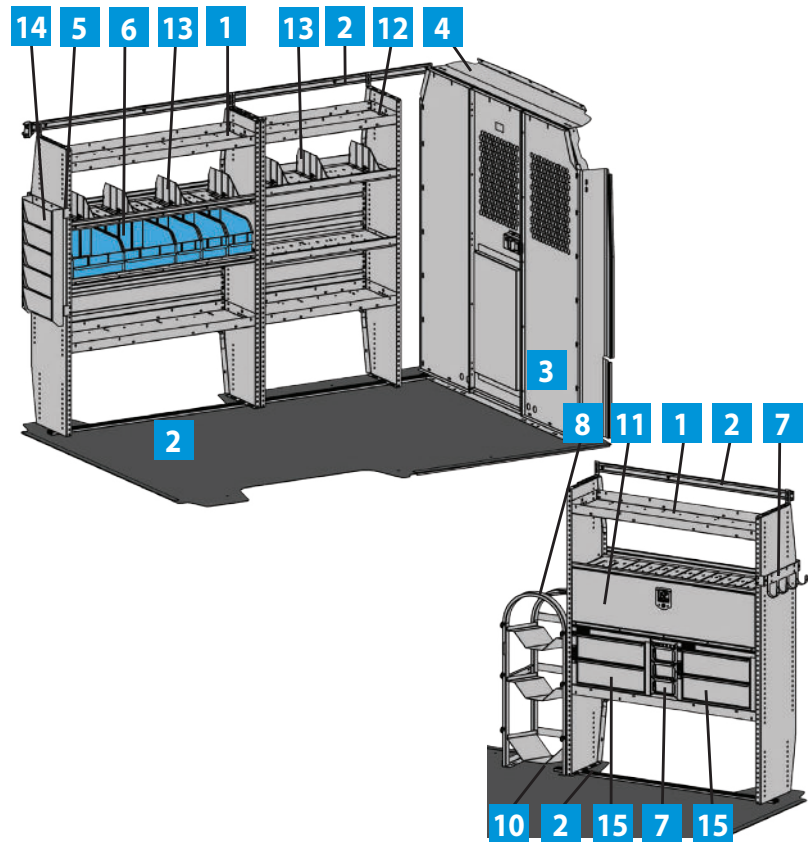

PROMASTER 118" WB

HVAC STARTER PACKAGE

5466

RAM PROMASTER 118" WB

ITEM	MODEL	DESCRIPTION	QTY
1	HAD4459	Hybrid 4-Shelf Unit	2
2	RKPMSWB	Mounting Rail Kit	1
3	S1M2HC2PM	Steel Partition Panel Kit w/ Visibility & Door Kit	1
4	WKC1PM	Steel Partition Mounting Kit	1
5	BRK14EPS	End Panel Mounting Bracket	2
6	BR36212	Bin Set for Adjustable Shelving	1
7	DC6	3-Drawer Unit	1
8	WTR230150	Welded Tank Rack	1
9	TA1WAD	4-Hook Bar w/ Adapter	1
10	RKAWTR	Welded Tank Rack Rail Adapter	1
11	DK4210	Door Kit w/ Open Back	1
12	HAD3259	Hybrid 4-Shelf Unit	1
13	DV14C8	14" Shelf Dividers	1
14	CB5	5-Slot Literature Rack	1
15	19	2-Drawer Unit w/ Lock	2