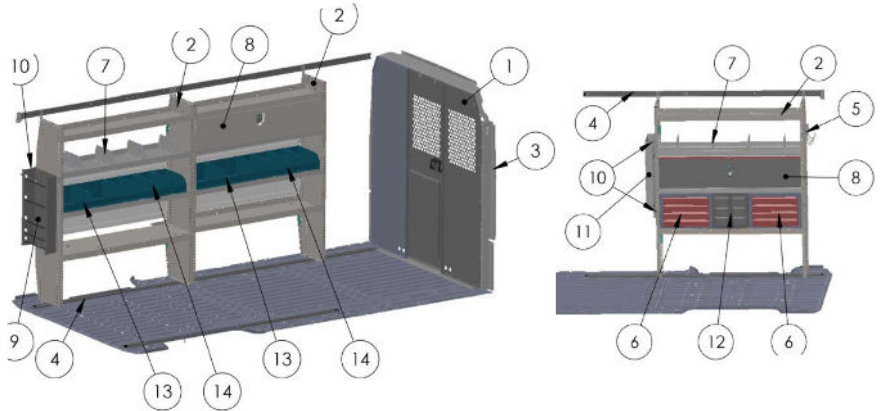

ELECTRICAL STARTER PACKAGE

5186

RAM PROMASTER 159" WB

ITEM	MODEL	DESCRIPTION	QTY
1	S1M2HC2PM	Steel Partition Panel Kit w/ Visibility & Door Kit	1
2	HAD5059	Hybrid 4-Shelf Unit	3
3	WKC1PM	Steel Partition Mounting Kit	1
4	RKPMLWB	Mounting Rail Kit	1
5	TA1WAD	4-Hook Bar w/ End Panel Adapter	1
6	9	4-Drawer Unit w/ Lock	2
7	DV14C8	Shelf Divider Kit	1
8	DK4810	Door Kit	2
9	WRH5	5-Bar Spool Holder	1
10	BRK145EPS	Accessory Mounting Bracket for End Panels	1
4	TA1WAD	4-Hook Bar w/ Adapter	1
11	CB5	5-Slot Literature Rack	1
12	DC6	3-Drawer Unit	2
13	SBIN120614	Snap In Bin	4
14	SBIN060614	Snap In Bin	8