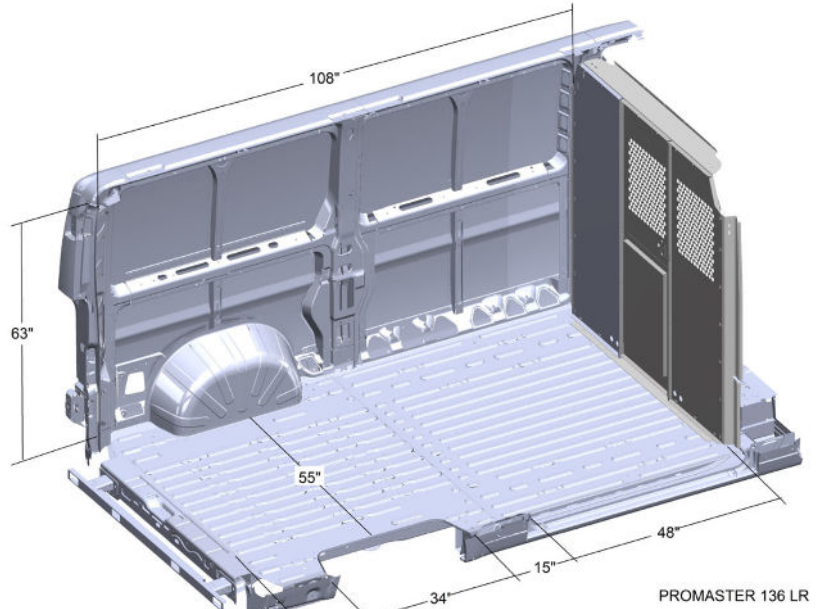

VAN DIMENSIONS

PROMASTER LOW & HIGH ROOF

ProMaster Low Roof 118"WB

ProMaster Low Roof 136"WB

ProMaster High Roof 136"WB

All illustrations, photos and specifications in this publication are based on the latest product information available at the time of content approval.