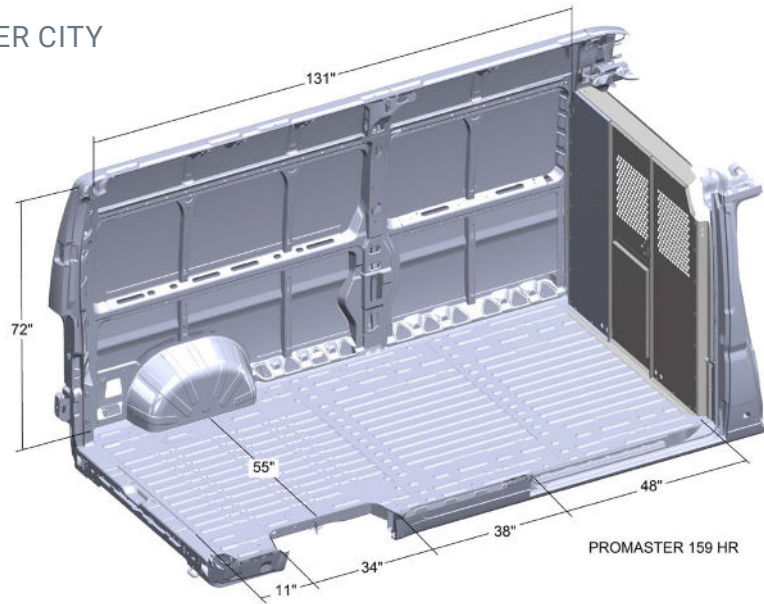

VAN DIMENSIONS

PROMASTER HIGH ROOF & PROMASTER CITY

ProMaster High Roof 159"WB