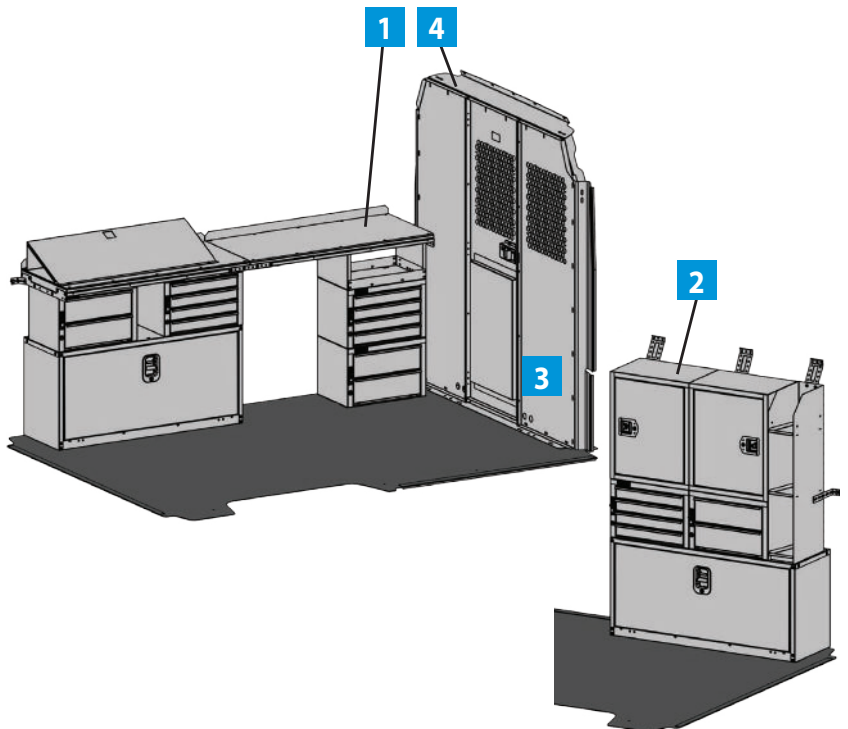

LOCKSMITH STARTER PACKAGE

5467

RAM PROMASTER 118" WB

ITEM	MODEL	DESCRIPTION	QTY
1	MD608PM	Workbench Module	1
2	MD506PM	Drawer Module	1
3	S1M2HC2PM	Steel Partition Panel Kit w/ Visibility & Door Kit	1
4	WKC1PM	Steel Partition Mounting Kit	1