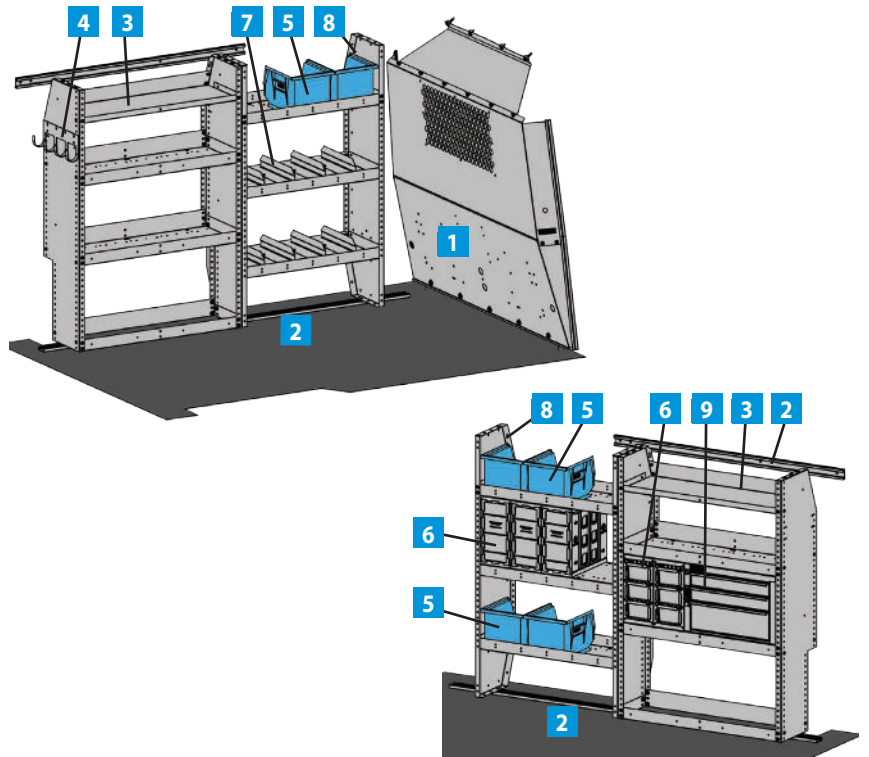

Item:	Description:	Part Number:	Qty:
7	Folding Shelf Kit, 20 x 72	FSFK2072 *	2
8	Folding Shelf Kit, 20 x 48	FSFK2048 *	1
9	Driver Side Grab Handle	GHPMSS	1
10	Passenger Side Grab Handle	GHPMCS	1
11	Side Door Step	STEPPMSD	1
12	Rear Door Step	STEPPMRD	1

*Part numbers comes as a 2-pack

PROMASTER CITY

GENERAL SERVICE STARTER PACKAGE

5100PMC

ProMaster City

ITEM	MODEL	DESCRIPTION	QTY
1	P2PMCS15	Steel Partition w/ Visibility	1
2	RK72PMC	Mounting Rail Kit	2
3	AD32PMC	3-Shelf Unit	2
4	TA1	4-Hook Bar	1
5	SBIN060614	Snap In Bin	6
6	DC6	3-Drawer Unit	5
7	DV14C8	14" Shelf Dividers	1
8	AD28PMC	3-Shelf Unit	2
9	919	3-Drawer Unit w/ Lock	1

GENERAL SERVICE STARTER PACKAGE

5084PMC

ProMaster City

ITEM	MODEL	DESCRIPTION	QTY
1	P2PMCS15	Steel Partition w/ Visibility	1
2	RK72PMC	Mounting Rail Kit	2
3	HD32TC	3-Shelf Unit	2
4	TA1	4-Hook Bar	1
5	28	Parts Bin	6
6	DC6	3-Drawer Unit	5
7	DV12	Shelf Divider	8
8	HD-28NV2	3-Shelf Unit	2
9	919	3-Drawer Unit w/ Lock	1