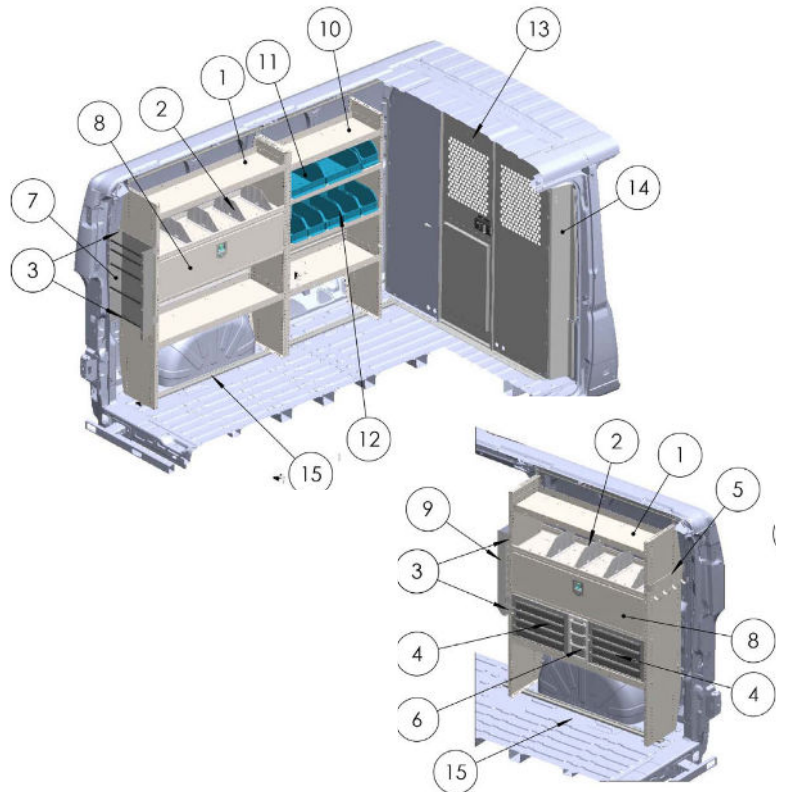

ELECTRICAL STARTER PACKAGE

5463

RAM PROMASTER 118" WB

ITEM	MODEL	DESCRIPTION	QTY
1	HAD4459	Hybrid 4-Shelf Unit	2
2	DV14C8	Shelf Divider Kit	1
3	BRK14EPS	Accessory Mounting Bracket for End Panels	1
4	WKC1PM	Steel Partition Mounting Kit	1
4	9	4-Drawer Unit w/ Lock	2
5	TA1WAD	4-Hook Bar w/ End Panel Adapter	1
6	DC6	3-Drawer Unit	1
7	WRH5	5-Bar Spool Holder	1
8	DK4210	Door Kit	2
9	CB5	5-Slot Literature Rack	1
10	HAD3259	Hybrid 4-Shelf Unit	1
11	SBIN120614	Snap In Bin	2
12	SBIN060614	Snap In Bin	6
13	S1M2HC2PM	Steel Partition Panel Kit w/ Visibility & Door Kit	1
14	WKC1PM	Partition Mounting Kit	1
15	RKPMSWB	Mounting Rail Kit	1