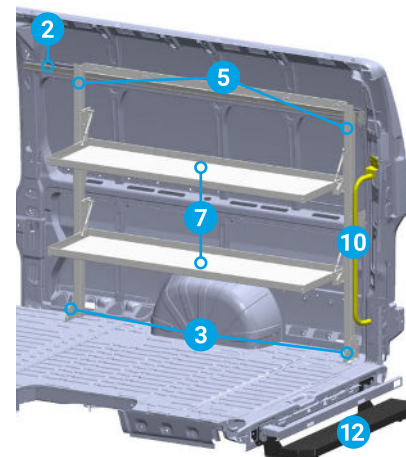

PROMASTER HIGH ROOF 159" EXTENDED PARCEL DELIVERY INTERIOR PACKAGE

Item:	Description:	Part Number:	Qty:
1	Sliding Partition	SPARPM	1
2	Upper AD Mounting Rail	58577	1
3	Shelf Mounting Kit	FSFMKSPR *	2
4	Shelf Mounting Kit Add-On	FSFMKSPRA	1
5	Folding Shelf Upright Kit	FSFPMKH *	2
6	Folding Shelf Upright Kit Add-On	FSFPMKHA	1

Item:	Description:	Part Number:	Qty:
7	Folding Shelf Kit, 20 x 72	FSFK2072 *	2
8	Folding Shelf Kit, 20 x 48	FSFK2048 *	1
9	Driver Side Grab Handle	GHPMSS	1
10	Passenger Side Grab Handle	GHPMCS	1
11	Side Door Step	STEPPMSD	1
12	Rear Door Step	STEPPMRD	1

*Part numbers comes as a 2-pack