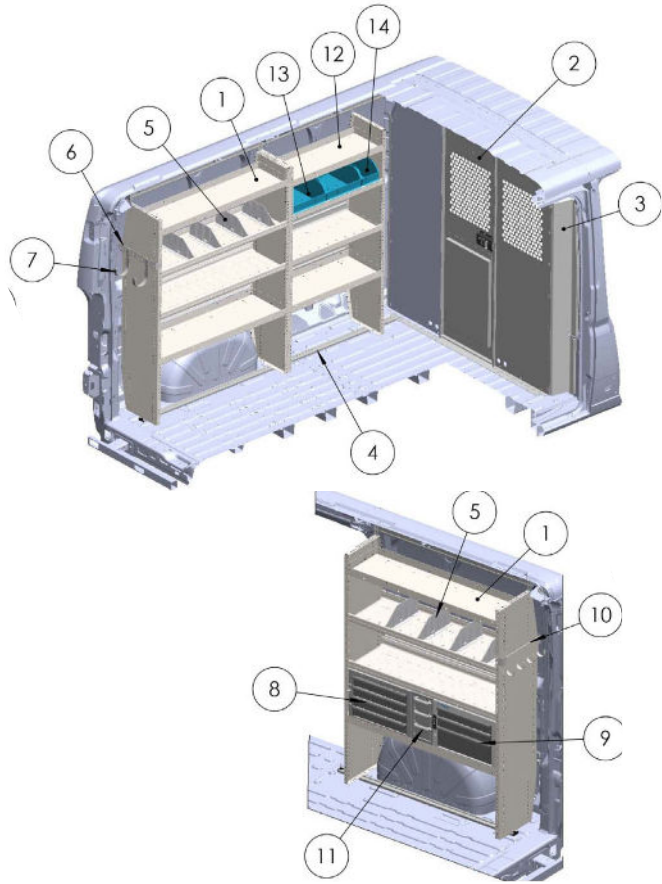

PROMASTER 118" WB

GENERAL SERVICE STARTER PACKAGE

5462

RAM PROMASTER 118" WB

ITEM	MODEL	DESCRIPTION	QTY
1	HAD4459	Hybrid 4-Shelf Unit	2
2	S1M2HC2PM	Steel Partition Panel Kit w/ Visibility & Door Kit	1
1	S1M2HC2PM	Steel Partition Panel Kit w/ Visibility & Door Kit	1
3	WKC1PM	Partition Mounting Kit	1
4	RKPMSWB	Mounting Rail Kit	1
5	DV14C8	Shelf Divider Kit	1
6	BRK14EPS	Accessory Mounting Bracket for End Panels	1
1	DC6	3-Drawer Unit	1
7	UH50	Utility Hook	2
8	9	4-Drawer Unit w/ Lock	1
9	919	3-Drawer Unit w/ Lock	1
10	TA1WAD	4-Hook Bar w/ End Panel Adapter	1
11	DC6	3-Drawer Unit	1
12	HAD3259	Hybrid 4-Shelf Unit	1
13	SBIN120614	Snap In Bin	2
14	SBIN060614	Snap in Bin	1